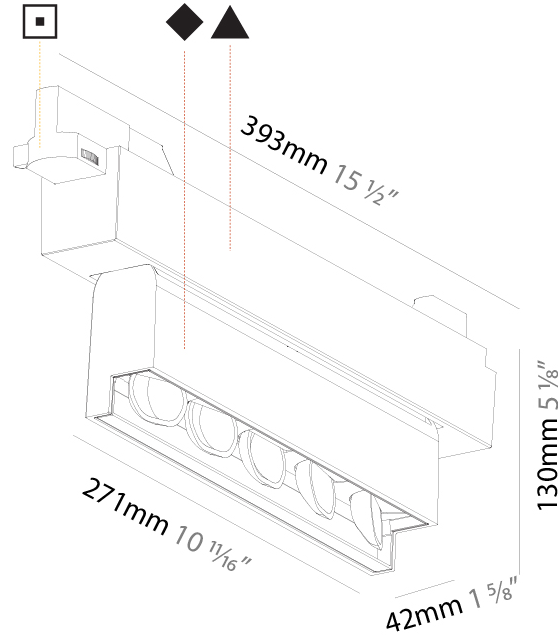

OPTICAL

Adjustability: Tilt 15°

RATINGS AND CERTIFICATIONS

Certified By: Certified for North American Standards
 IP rating: IP20

MAGIQ WALLWASH PLUS TRACK

A3T065-

PROJECT	_____
TYPE	_____
SPECIFIER	_____
QUANTITY	_____
DATE	_____